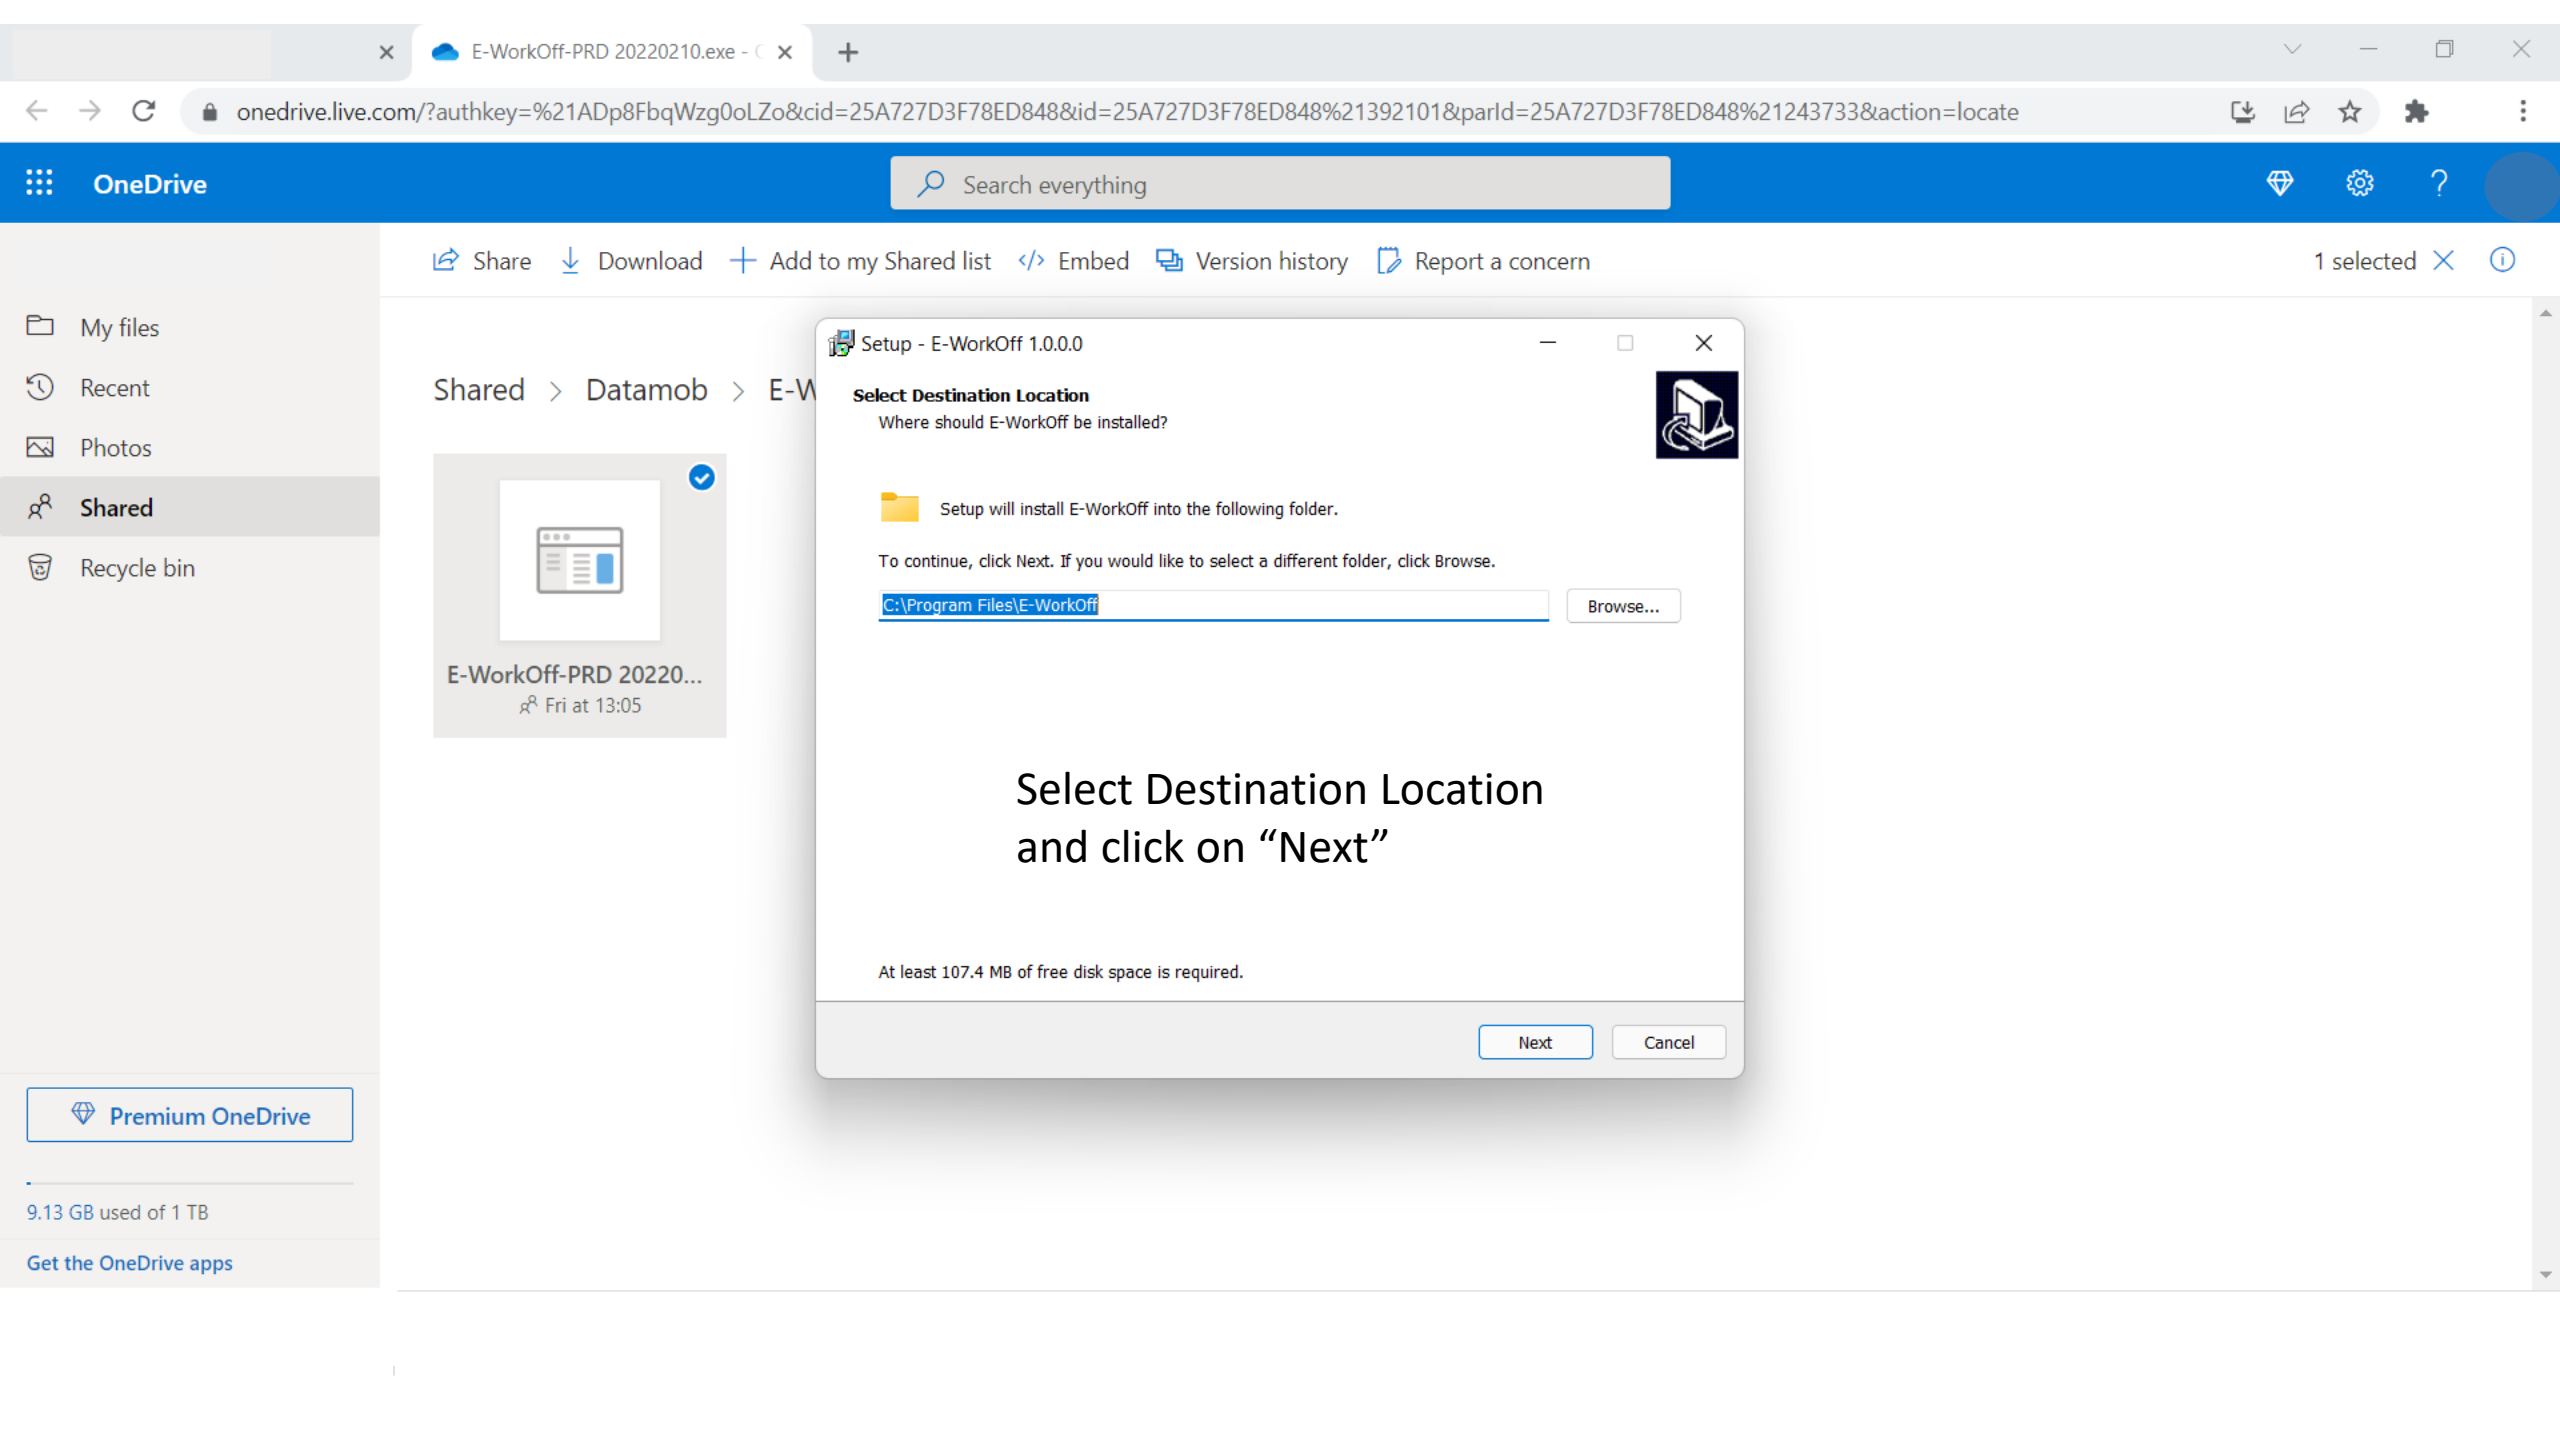

- My files
- Recent
- Photos
- Shared
- Recycle bin

Shared > Datamob > E-M

E-WorkOff-PRD 20220...
Fri at 13:05

Setup - E-WorkOff 1.0.0.0

Select Destination Location
Where should E-WorkOff be installed?

Setup will install E-WorkOff into the following folder.

To continue, click Next. If you would like to select a different folder, click Browse.

C:\Program Files\E-WorkOff

Browse...

Select Destination Location
and click on "Next"

At least 107.4 MB of free disk space is required.

Next Cancel

Premium OneDrive

9.13 GB used of 1 TB

Get the OneDrive apps