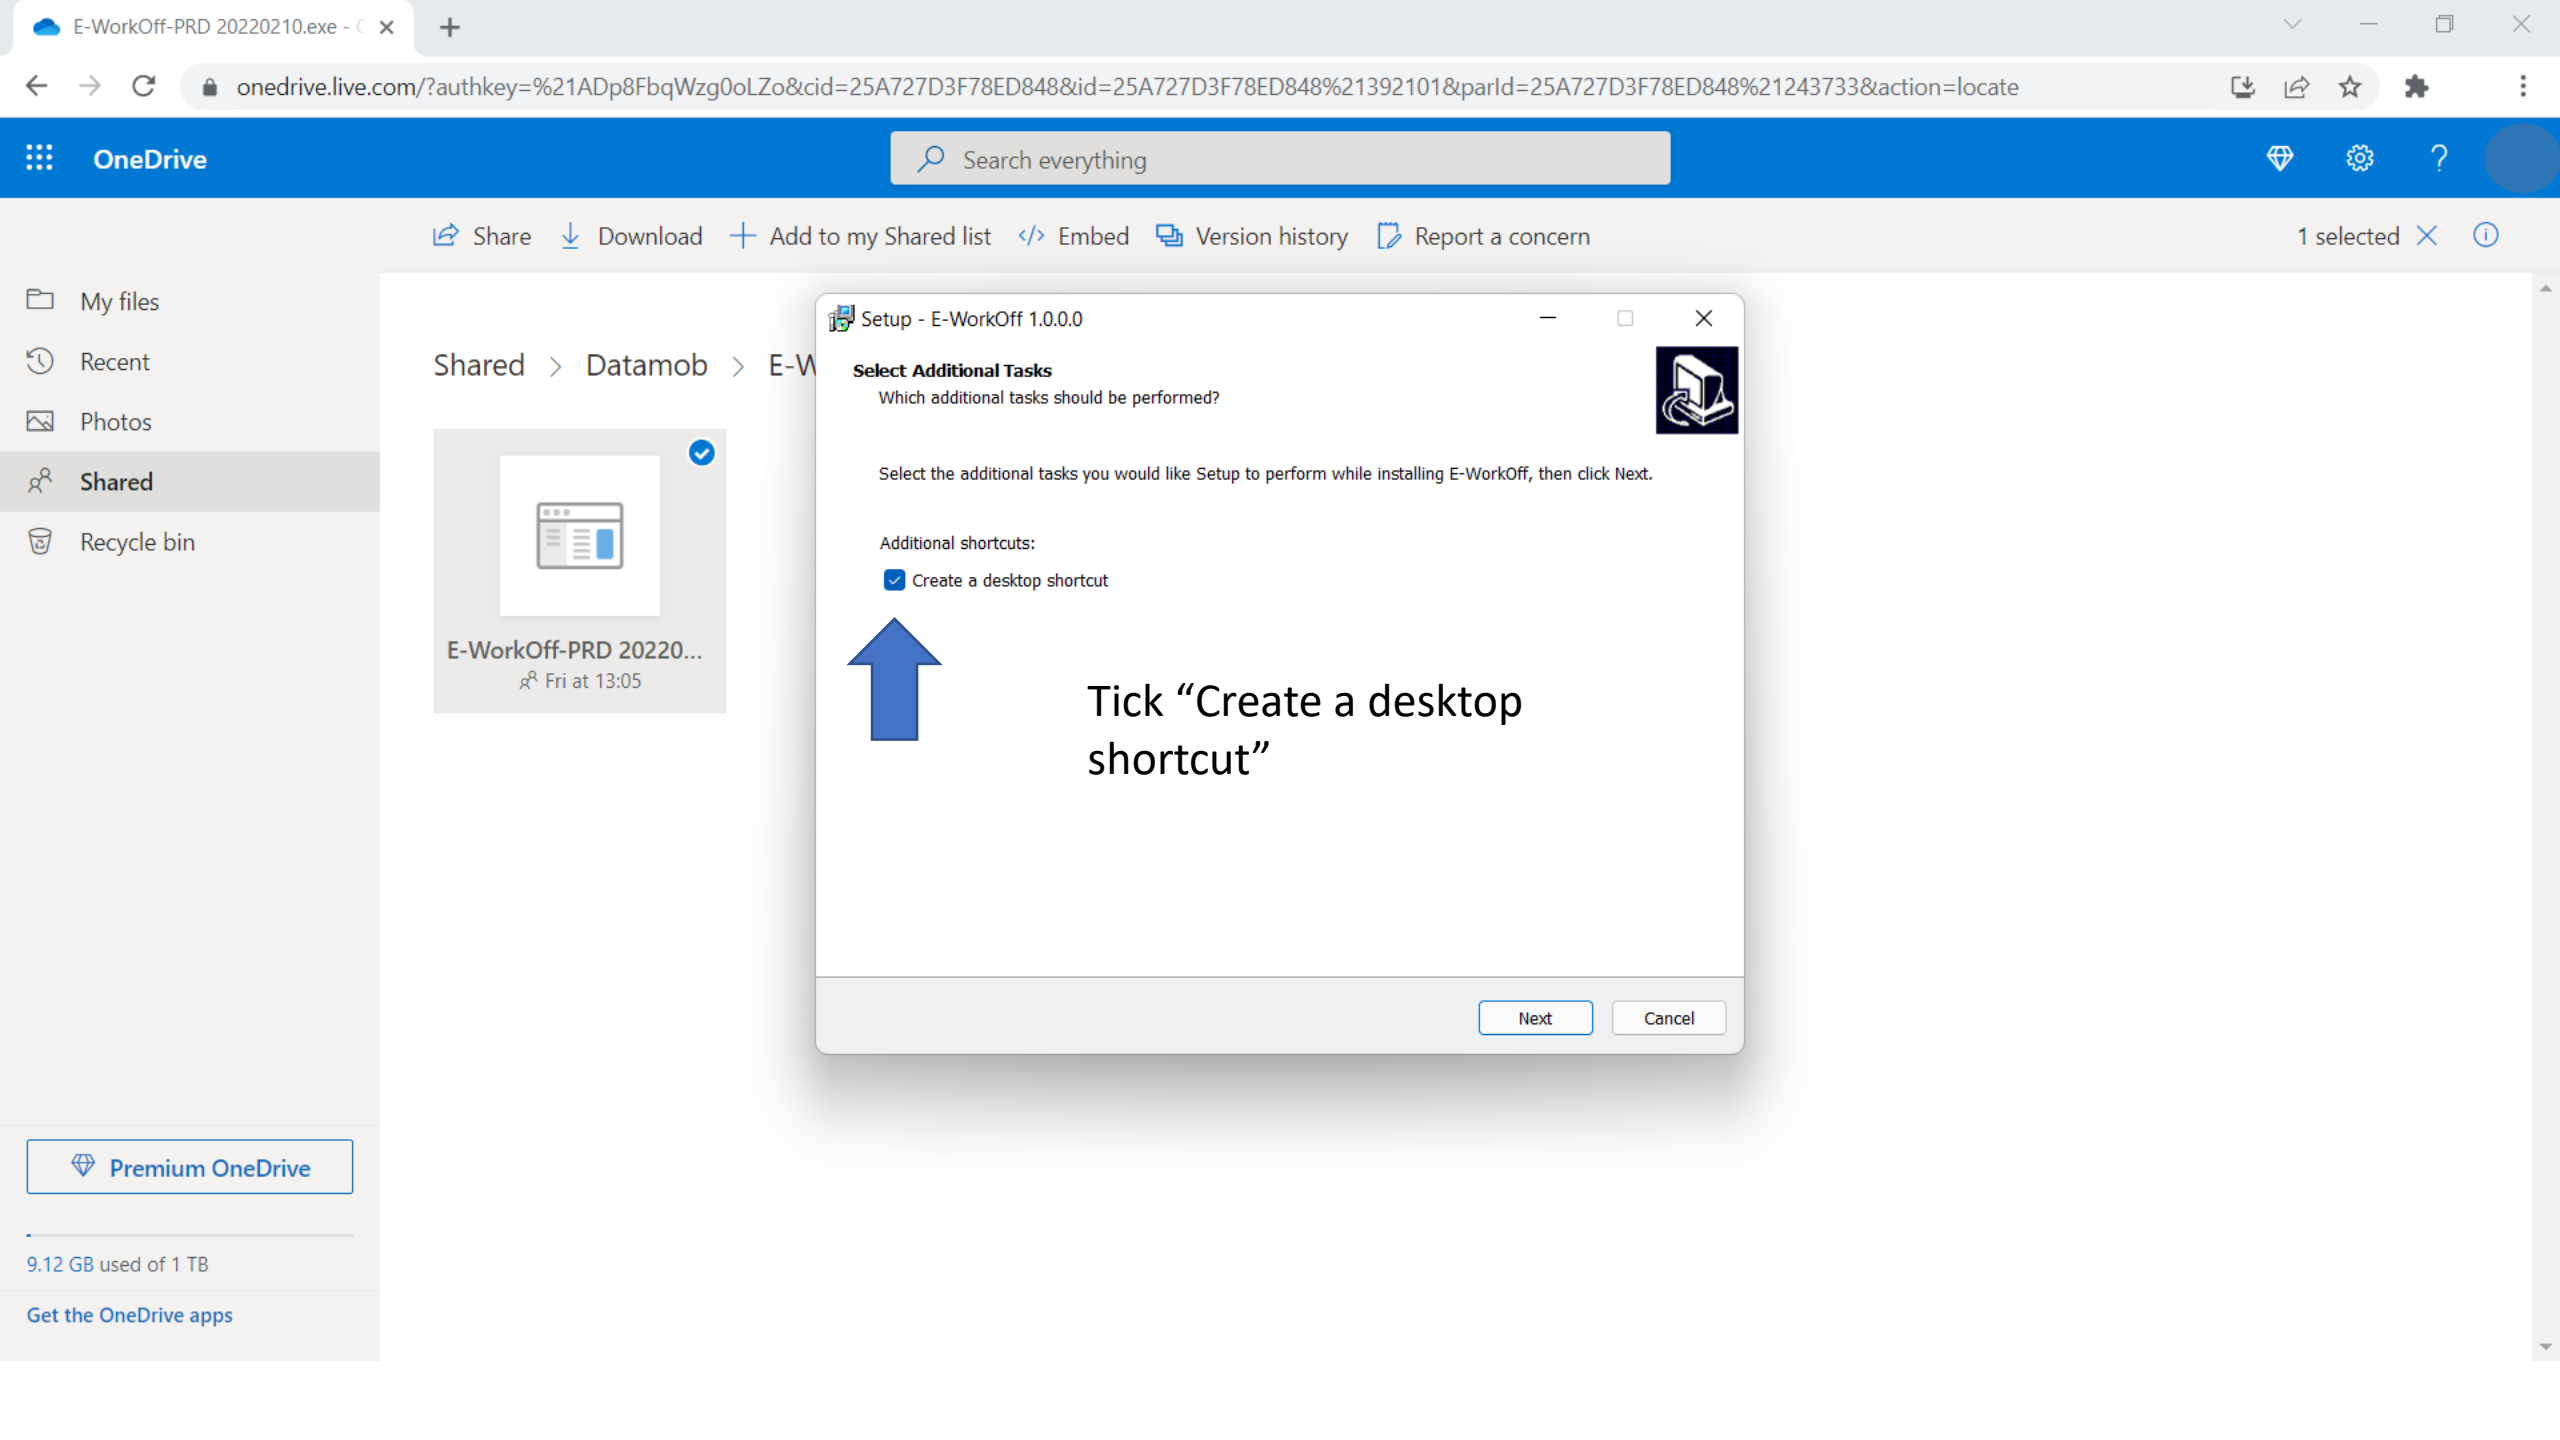

- My files
- Recent
- Photos
- Shared
- Recycle bin

Shared > Datamob > E-W

E-WorkOff-PRD 20220...
Fri at 13:05

Setup - E-WorkOff 1.0.0.0

Select Additional Tasks
Which additional tasks should be performed?

Select the additional tasks you would like Setup to perform while installing E-WorkOff, then click Next.

Additional shortcuts:

- ☒ Create a desktop shortcut

Next Cancel

Tick "Create a desktop shortcut"

Premium OneDrive

9.12 GB used of 1 TB

Get the OneDrive apps